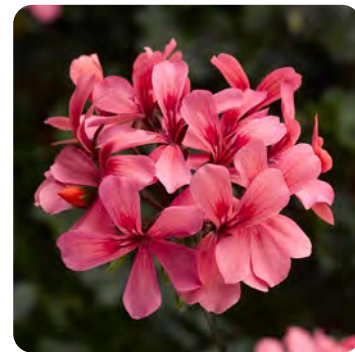

Caldera™ Salmon
70065939