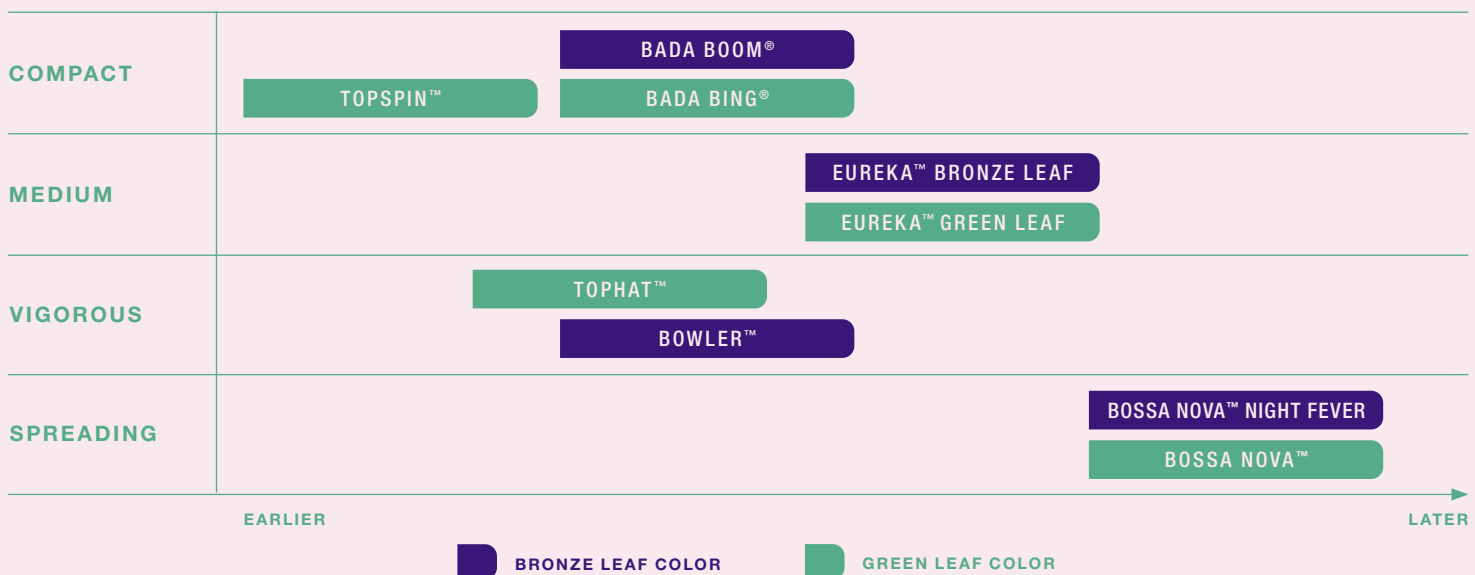

Begonia

No compromise required!

Consistently deliver beautiful plants at retail through to the garden with easy and efficient production.

Syngenta Flowers offers a Begonia for every application. The assortment ranges from compact green and bronze leaf *Begonia semperflorens* types, for high-density production

in packs, up to vigorous interspecific varieties, for premium patio, hanging basket, and landscape planting.

Across all types, Syngenta Begonias excel in offering the grower ease and efficiency of production without compromising best-in-class garden and patio performance for the end user.