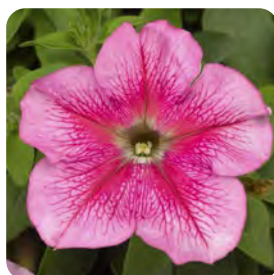

TriTunia™ Pink Veined
70037057