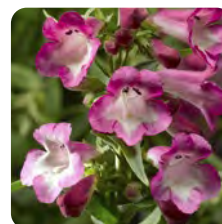

Arabesque® Orchid
70020703