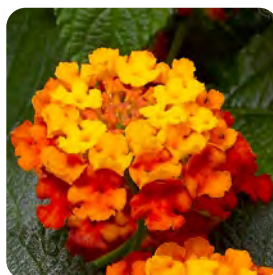

**EXPOSURE** Sun

**DIMENSIONS** 32–36" W x 16–20" H

**HABIT** Spreading

**FORMS** URC, CC, AutoStix®

Landscape Bandana®  
Clementine  
70076122

Landscape Bandana®  
Gold Imp.  
70070696

Landscape Bandana®  
Lemon Zest  
70071406