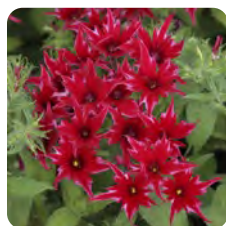

Popstars™ Red Imp.
70098042