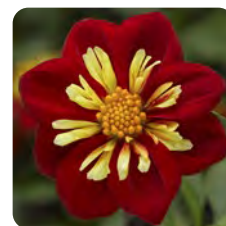

Goldalia™ Scarlet
70035935