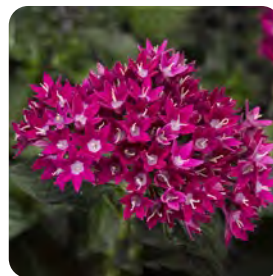

Starcluster™ Violet
70020716