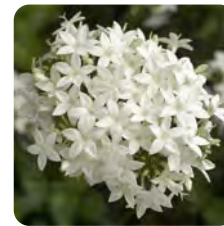

**EXPOSURE** Sun-Partial Sun

**DIMENSIONS** 12-14" W x 6-8" H

**HABIT** Mounded

**FORMS** Pelleted

BeeBright™ Lipstick  
70052741

BeeBright™ Pink  
70041063

BeeBright™ Red  
70052740

BeeBright™ Violet  
70070448