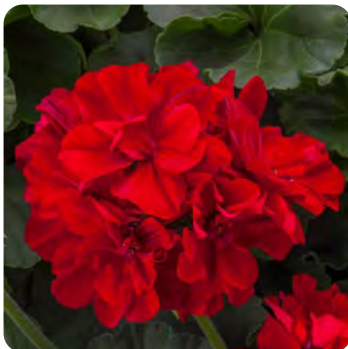

Moxie!™ Dark Red
70069760

EXPOSURE Sun-Partial Sun
DIMENSIONS 14-16" W x 12-14" H
HABIT Mounded
FORMS URC, CC, AutoStix®

Moxie!