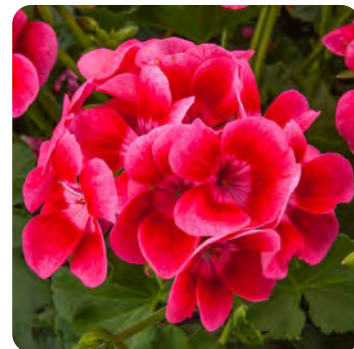

Pretty Little™ Pink Splash
70070033