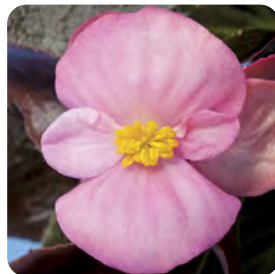

Bada Boom® Pink
70018245