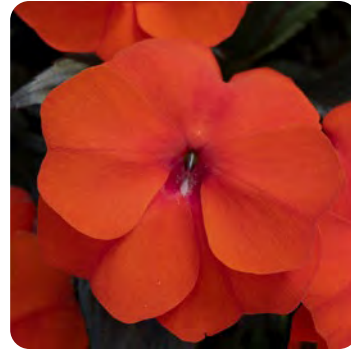

Super Sonic® Flame
70003747