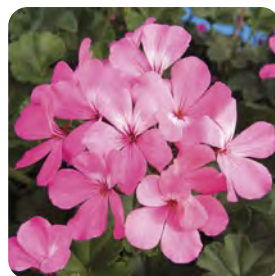

GERANIUM INTERSPECIFIC

Pelargonium interspecific

Caliente®

**Performance in-ground,
performance all around.**

- Top performer every year in summer trials for excellent garden performance and heat tolerance.
- Exceptional range of bright and bold colors flower continuously all season long.
- Excels in-ground as well as in containers, making Caliente the preferred choice where garden performance is a must.

EXPOSURE Sun-Partial Sun

DIMENSIONS 20-24" W x 12-16" H

HABIT Mounded

FORMS URC, CC, AutoStix®