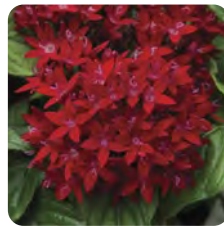

**EXPOSURE** Sun-Partial Sun

**DIMENSIONS** 12-14" W x 6-8" H

**HABIT** Mounded

**FORMS** Pelleted

BeeBright™ Lipstick  
70052741

BeeBright™ Pink  
70041063

BeeBright™ Red  
70052740

BeeBright™ Violet  
70070448