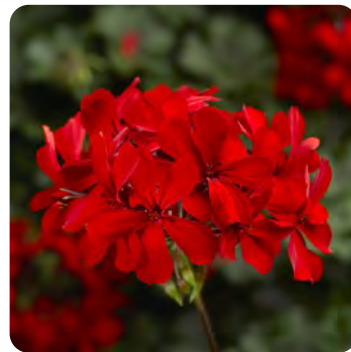

Caldera™ Red
70065936