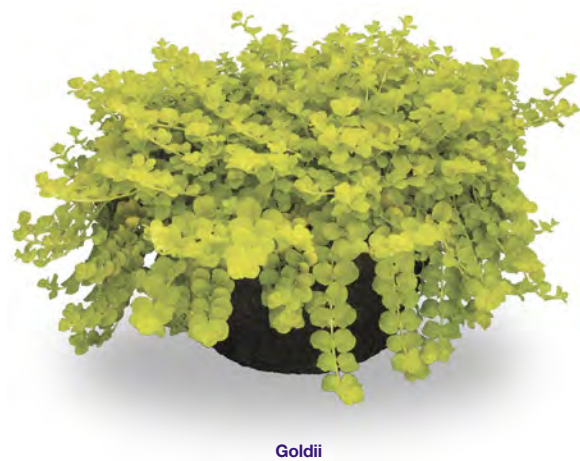

Goldii

LYSIMACHIA *Lysimachia nummularia*

Goldii

- Versatile texture and color.
- Novel chartreuse foliage adds texture and bold color to combinations.
- Fast growth is great for quick-turn accents.

EXPOSURE Sun–Partial Sun

DIMENSIONS 10–16" W x 4–6" H

HABIT Trailing

FORMS URC, Pre-Pinched, AutoStix®