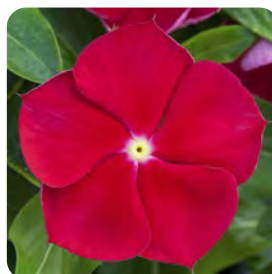

Blockbuster™ Red With Eye
70092229