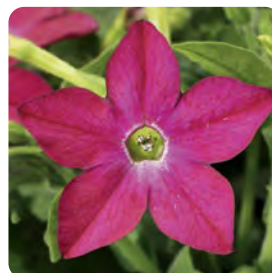

Saratoga™ Rose
70002852