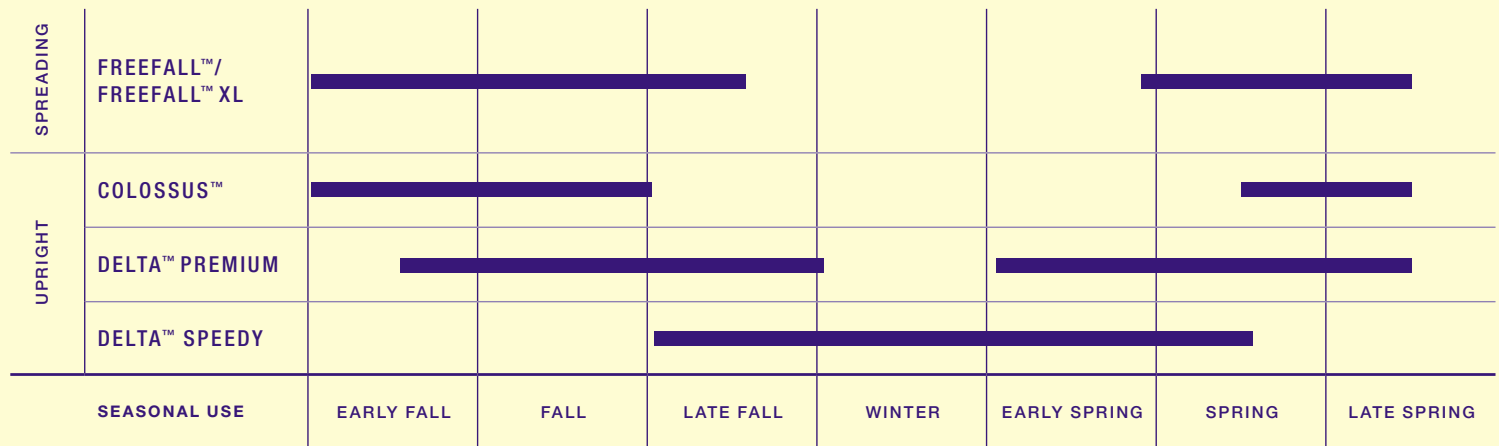

Pansy

Reliable and programmable in any season.

Syngenta Flowers has been the global market leader in pansies for over 20 years, for a good reason. Reliability and programmability for growers, regardless of season, combined with varieties that look great at retail and in the home garden, are hard to beat.

Continuous upgrades and additions to the core assortment keep the Syngenta pansy program performing ahead of the competition. With nearly 50% of the Delta™ Premium assortment refreshed over the past six years, it remains newer and more on trend than ever before.