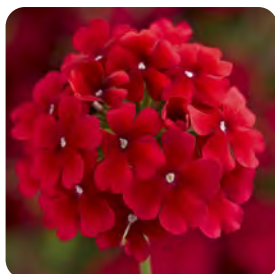

Lanai® Early Dark Red
70060817