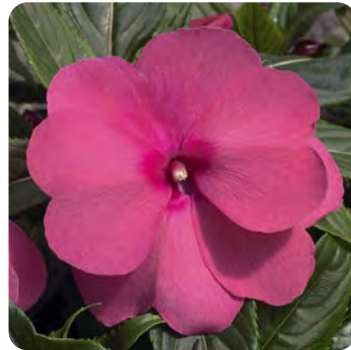

Super Sonic® Pink
70019680