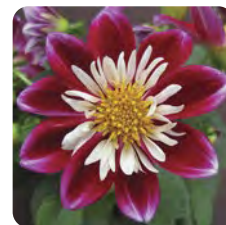

Goldalia™ Rose
70035934