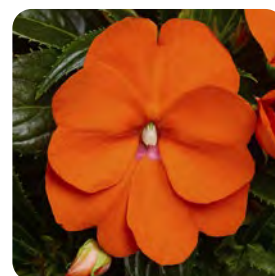

Sonic® Orange
70003742