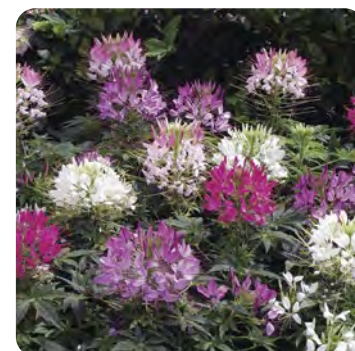

Sparkler™ 2.0 Mix
70105466 **NEW**

Original Sparkler™ Series is also currently available. Contact your broker representative to order.