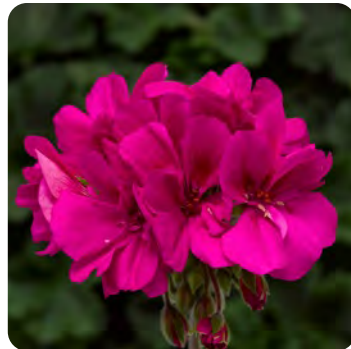

Moxie!™ Hot Pink
70074767