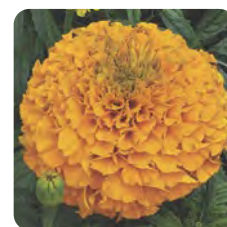

Perfection™ Orange
70002947