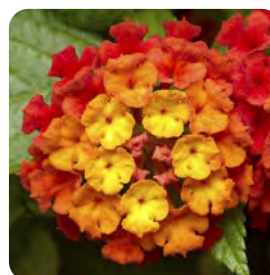

Landscape Bandana® Red
70054204