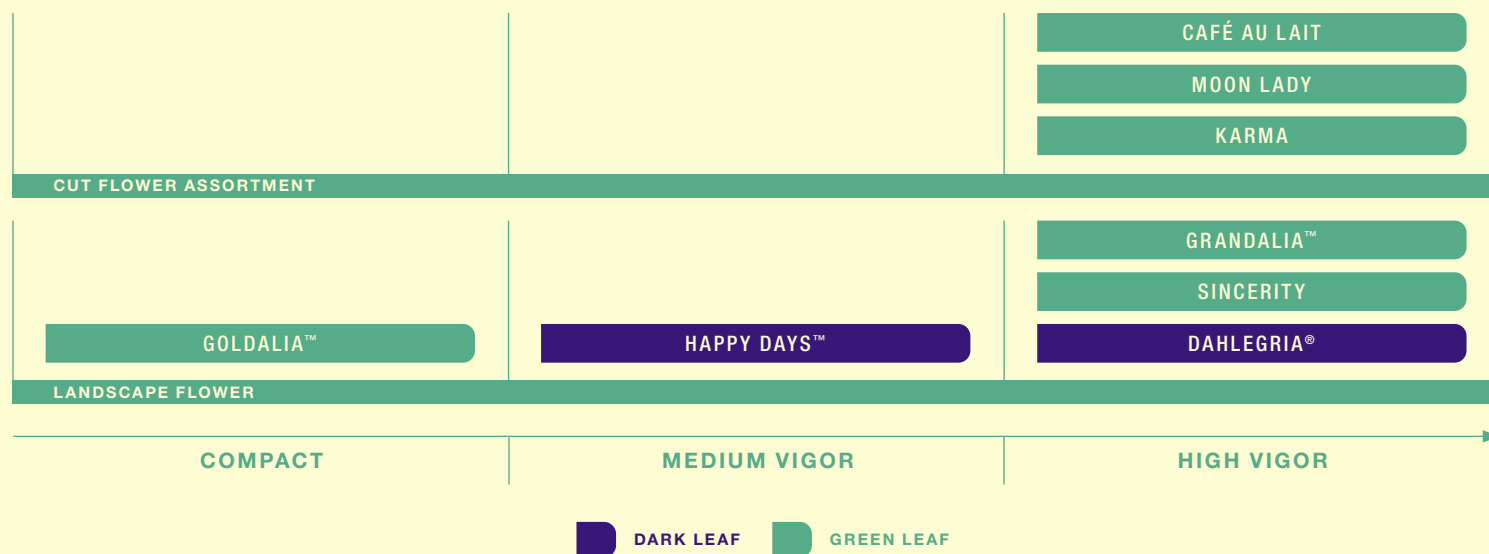

This season Harvest Your Potential™ with our favorite award-winning cut flower Dahlias such as Café Au Lait, Moon Lady and Karma.

Dahlegria® Light Rose

DAHLIA *Dahlia hybrida*