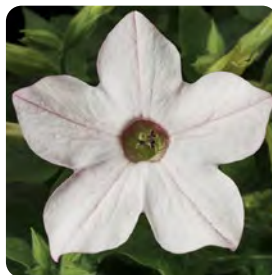

Saratoga™ Appleblossom
70002854