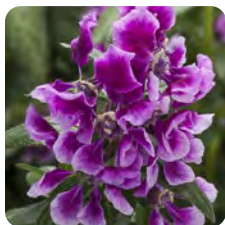

Sriracha™ Lavender Bicolor
70058804