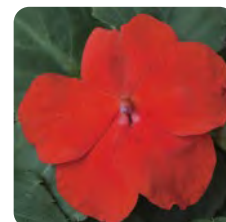

Xtreme™ Scarlet
70041357