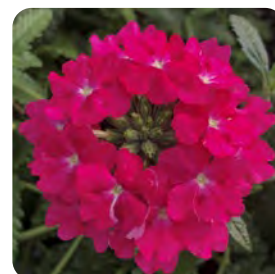

**EXPOSURE** Sun-Partial Sun

**DIMENSIONS** 20-24" W x 6-10" H

**HABIT** Trailing

**FORMS** URC, Pre-Pinched, AutoStix®

Lanai® Blue  
70004382

Lanai® Bright Eye  
70008025

Lanai® Candy Cane  
70060812

Lanai® Cyclops Purple  
70065873