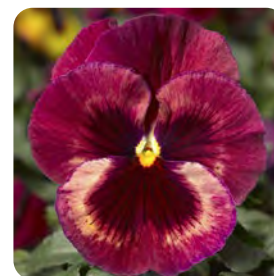

Delta™ Speedy Rose Medley
70027697