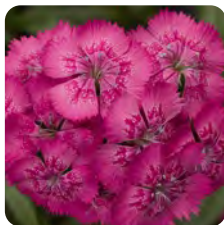

Diabunda® Rose
70019220