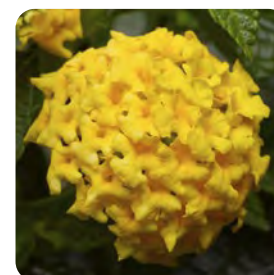

Landscape Bandana®
Yellow
70036136

STERILE